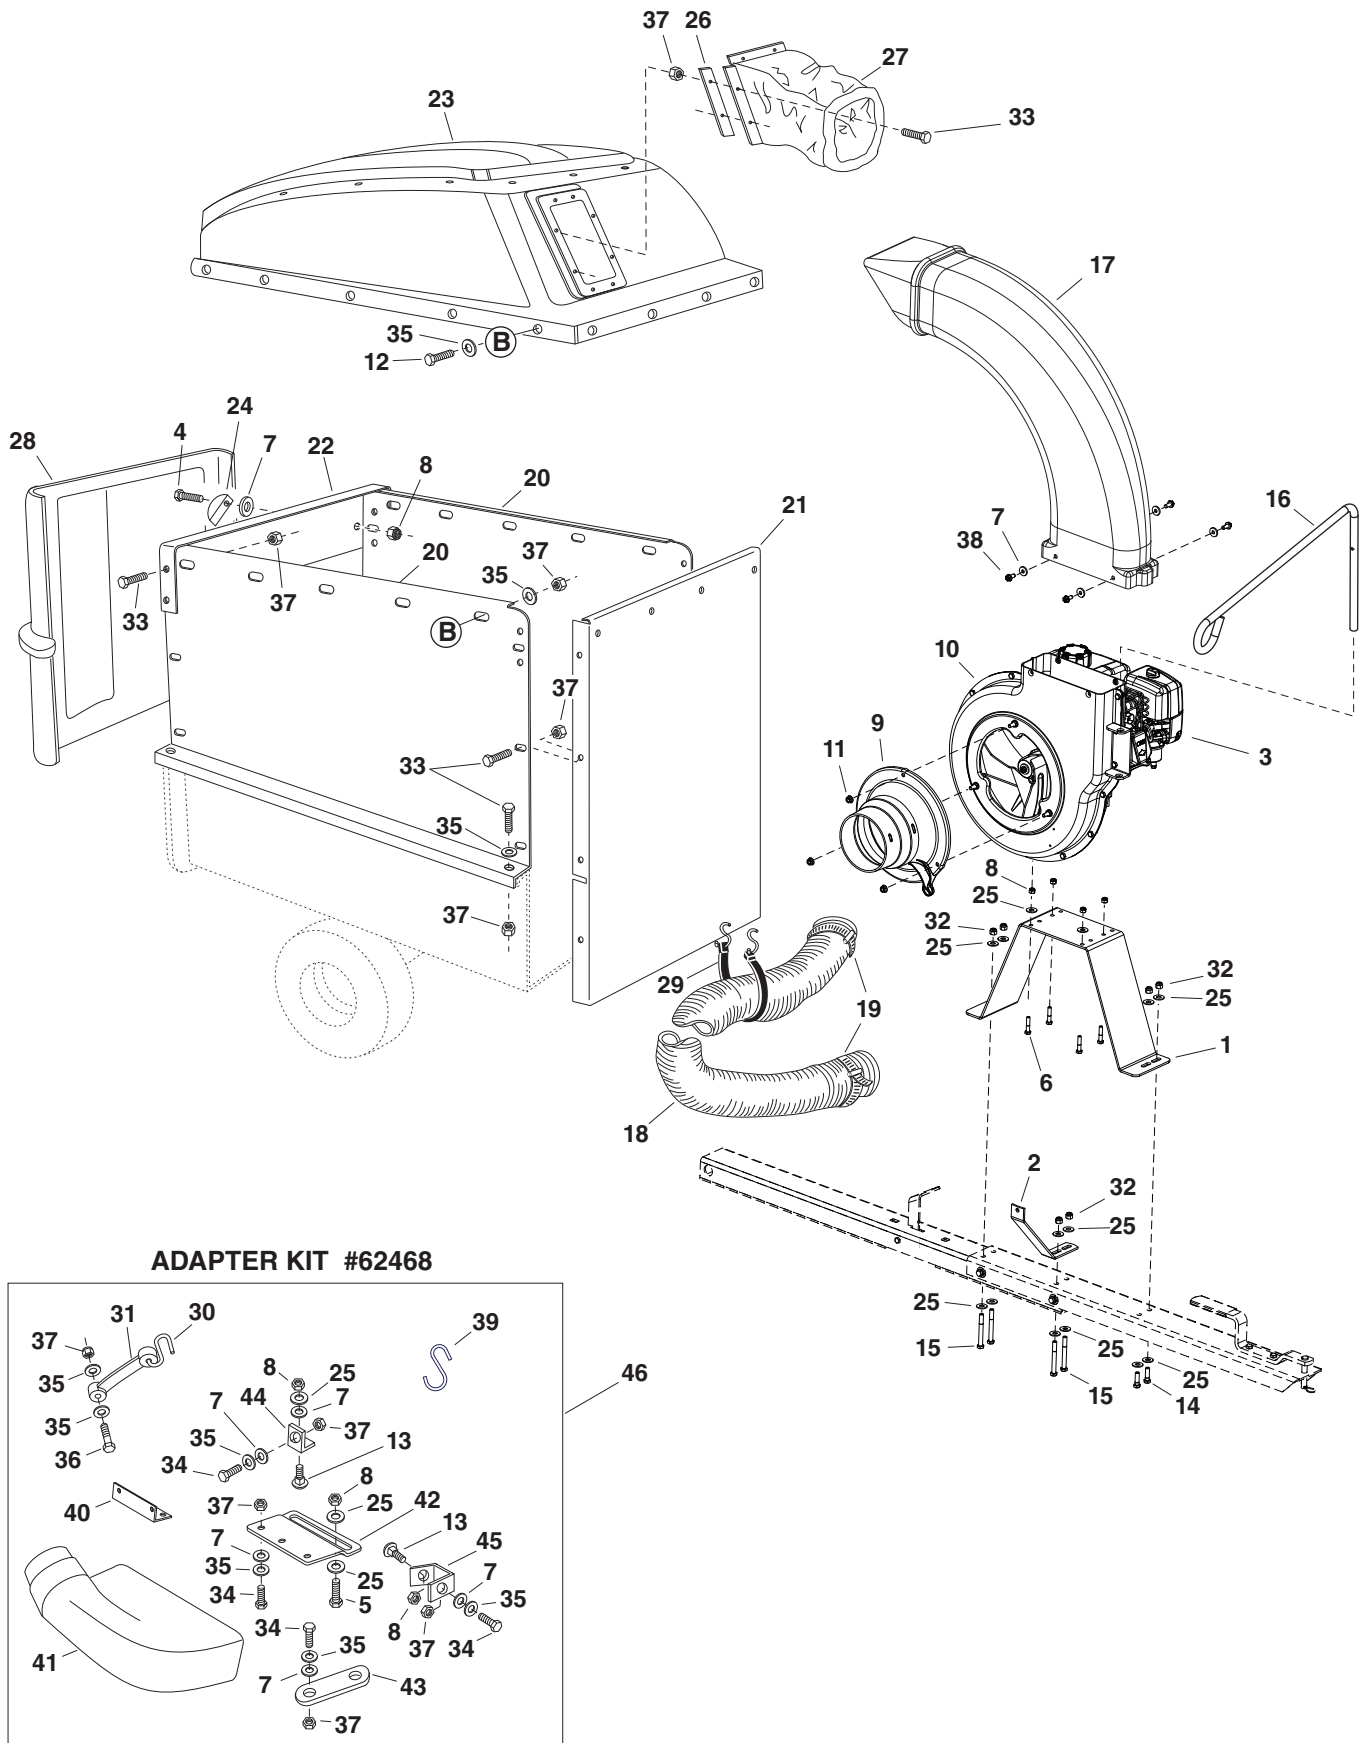

REPAIR PARTS FOR MOW-N-VAC MODEL 45-0577

**REPAIR PARTS FOR MOW-N-VAC
MODEL 45-0577**

REF	PART NO.	QTY.	DESCRIPTION	REF	PART NO.	QTY.	DESCRIPTION
1	27883BL3	1	Engine Base	24	23789	2	Door Latch
2	27882BL3	1	Brace, Housing	25	43081	14	Washer, 3/8"
3-	42880	1	Engine (50 State)	26	24798BL1	4	Boot Mounting Strap
4	43182	2	Bolt, Hex 5/16-18 x 3/4"	27	48133	1	Hard top Boot
5	43840	2	Bolt, Hex 5/16-18 x 1-1/4"	28	44790	1	Poly Rear Door
6	43085	4	Bolt, Hex 5/16-18 x 1-1/2"	29	43790	1	Strap, Tarp 25"
7	1543-69	11	Washer, Nylon 21/64"	30	44849	2	"S" Hook, #32
8	47810	9	Nut, Hex Nylock 5/16-18	31	44850	2	Strap, Tarp (Less Hooks)
9	43791	1	Hose Adapter	32	HA21362	6	Nut, Hex Nylock 3/8-16
10		1	Impeller Housing Assembly (See page 22)	33	43866	28	Bolt, Hex 1/4-20 x 5/8"
11	49983	3	Hex Nut, Flange Lock 5/16-18	34	43661	4	Bolt, Hex 1/4-20 x 1"
12	43012	13	Bolt, Hex 1/4-20 x 3/4"	35	43088	11	Washer, 1/4" STD
13	43080	2	Bolt, Carr. 5/16" x 3/4"	36	1509-90	3	Bolt, Hex 1/4-20 x 1-1/4"
14	43087	2	Hex Bolt, 3/8-16 x 1-1/4"	37	47189	16	Nut, Hex Nylock 1/4-20
15	46938	4	Hex Bolt, 3/8-16 x 3-1/4"	38	47630	4	Screw, Self Tap 5/16-18 x 3/4"
16	49974BL3	1	Hose Hanger Rod	39	42749	1	"S" Hook, Large
17	46420	1	Elbow	40	27304BL1	1	Attachment Bracket
18	2-17	1	Hose (6" x 126")	41	43830	1	Adapter, Deck
19	43793	2	Hose Clamp 6"	42	23560BL1	1	Bracket, Deck Adapter
20	24678BL3	2	Side Panel Cart Extension	43	23825	1	Mounting Strap
21	24679BL3	1	Front Panel Cart Extension	44	23826	1	Angle Bracket
22	23836BL1	1	Cross Brace	45	23827	1	Mounting Bracket
23	64244	1	Hard Top Assembly (Includes 24,25,26,27)	46	62468	1	Deck Adapter Kit (Includes parts shown in box on page 18.)
					3-112	1	Owner's Manual