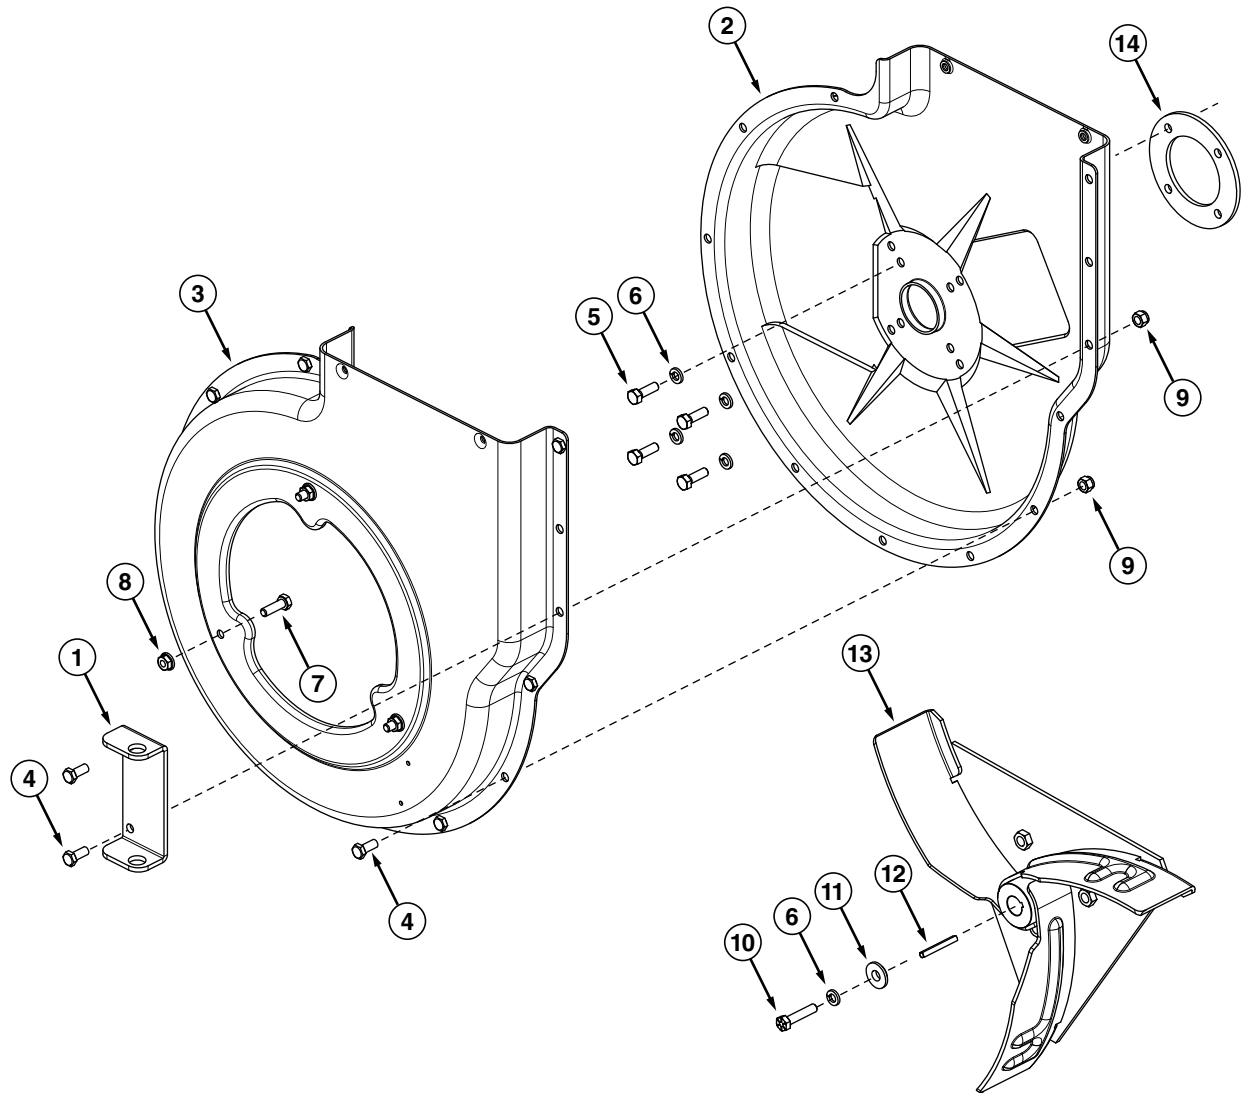

REPAIR PARTS FOR MOW-N-VAC IMPELLER HOUSING ASSEMBLY MODEL 45-0577

REF.	PART NO.	QTY.	DESCRIPTION	REF.	PART NO.	QTY.	DESCRIPTION
1	24958	1	Hose Hanger Bracket	8	46584	3	Nut, Whizlock 5/16-18
2	27884	1	Housing Ass'y. Inner	9	47810	12	Nut, Nylock Hex 5/16-18
3	24633	1	Housing Ass'y. Outer	10	45417	1	Bolt, Hex 5/16-24 x 1-3/4"
4	43182	12	Bolt, Hex 5/16-18 x 3/4"	11	42828	1	Washer
5	47600	4	Bolt, Hex 5/16-24 x 1"	12	HA11154	1	Key, 3/16" x 1-3/4"
6	43086	5	Lock Washer, 5/16"	13	68669	1	Impeller Assembly
7	43063	3	Bolt, Hex 5/16-18 x 1"	14	28046BL1	1	Spacer, Inner Housing