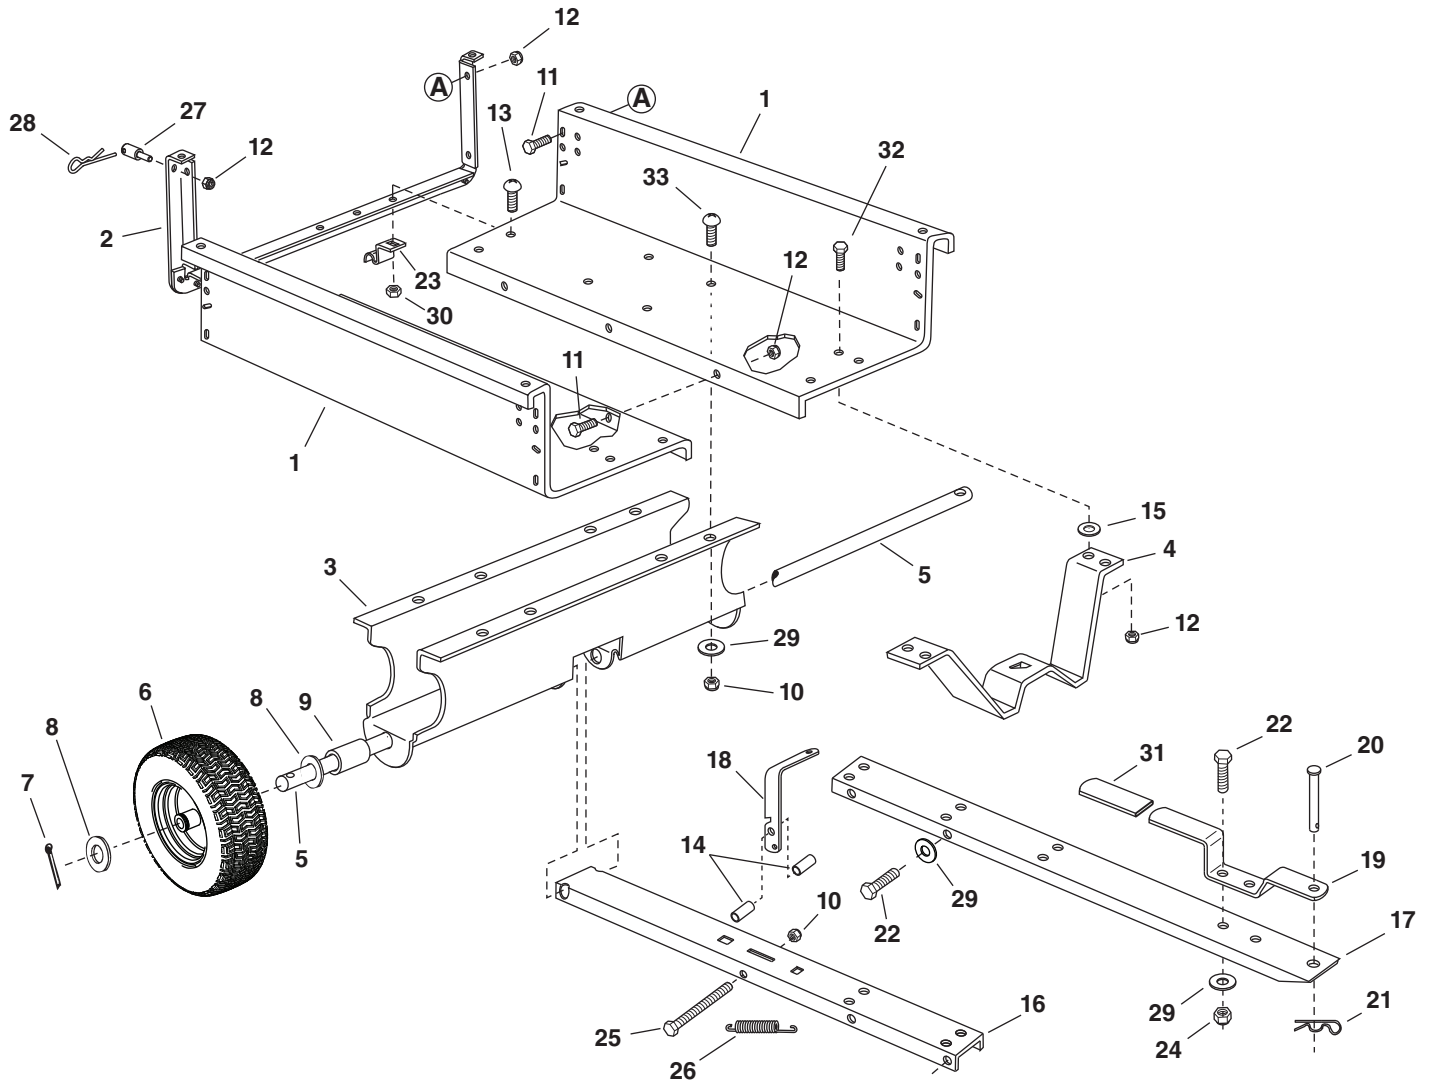

## REPAIR PARTS FOR MOW-N-VAC CART BODY MODEL 45-0577

REF.	PART NO.	QTY.	DESCRIPTION	REF.	PART NO.	QTY.	DESCRIPTION
1	23985BL3	2	Cart Body	20	49932	1	Hitch Pin
2	62458	1	Tailgate Reinforcement Bracket	21	43343	1	Pin, Hair Cotter 1/8"
3	23507BL3	1	Wheel Support	22	43087	4	Hex Bolt, 3/8-16 x 1-1/4"
4	24497BL1	1	Latch Stand Bracket	23	23838	2	Door Support
5	24897	1	Axle, Wheel 1" Dia.	24	HA21362	5	Nut, Hex Nylock 3/8-16
6	42159	2	Wheel w/Tire, 15 x 6.00	25	47407	1	Hex Bolt, 5/16-18 x 3-3/4"
7	43093	2	Cotter Pin, 1/8" Dia. x 1-1/2"	26	47408	1	Spring, Extension
8	43601	4	Washer, Flat 1"	27	42999	2	Pin
9	44678	2	Spacer Tube, 1-1/4" x 2" Lg.	28	48934	2	Hairpin
10	47810	16	Hex Nut, 5/16-18 Nylock	29	43081	15	Washer, 3/8"
11	43866	5	Hex Bolt, 1/4-20 x 5/8"	30	46980	2	Hex Nut, 5/16-18 SIMS
12	47189	13	Hex Nut, 1/4-20 Nylock	31	47707	1	Grip
13	43814	4	Truss Hd. Bolt, 5/16-18 x 3/4"	32	44950	4	Carriage Bolt, 1/4-20 x 3/4"
14	41076	2	Spacer	33	45542	8	Carriage Bolt 5/16-18 x 1"
15	43088	2	Washer, Flat 1/4"	34	28546BL1	2	Strap, Latch Stand Anchor
16	69688BL3	1	Tongue Weldment Ass'y. (Rear)	35	28547BL1	4	Strap, Wheel Support Anchor
17	27863BL3	1	Tongue (Front)	36	45541	4	1/4" Retainer
18	28258BL3	1	Latch, Foot Pedal	37	M84309	8	Retainer Nut
19	27264BL1	1	Hitch Bracket				